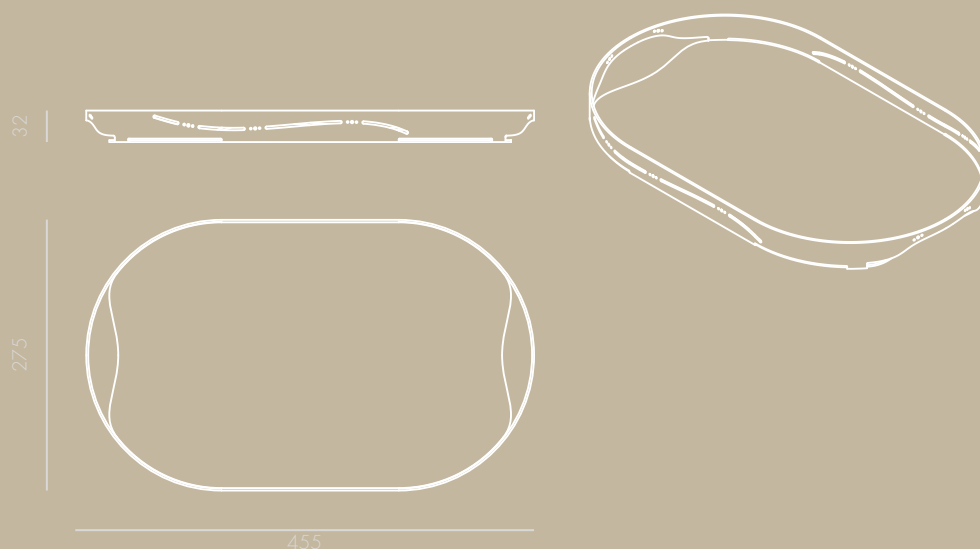

BANDEJA  
TRAY  
PLATEAU

VICTORIA  
AO.VIC.S.

DIMENSÕES  
GERAIS (MM)

GENERAL  
DIMENSIONS (MM)

DIMENSIONS  
GÉNÉRALES (MM)

PESO  
GERAL (GR)

GENERAL  
WEIGHT (GR)

(GR)

700 GR

COR

COLORS

COULEURS

TRAFFIC RED

AO.VIC.S.1TRM1A1AA

RAL 3020  
MATE LISO

PASTEL BLUE