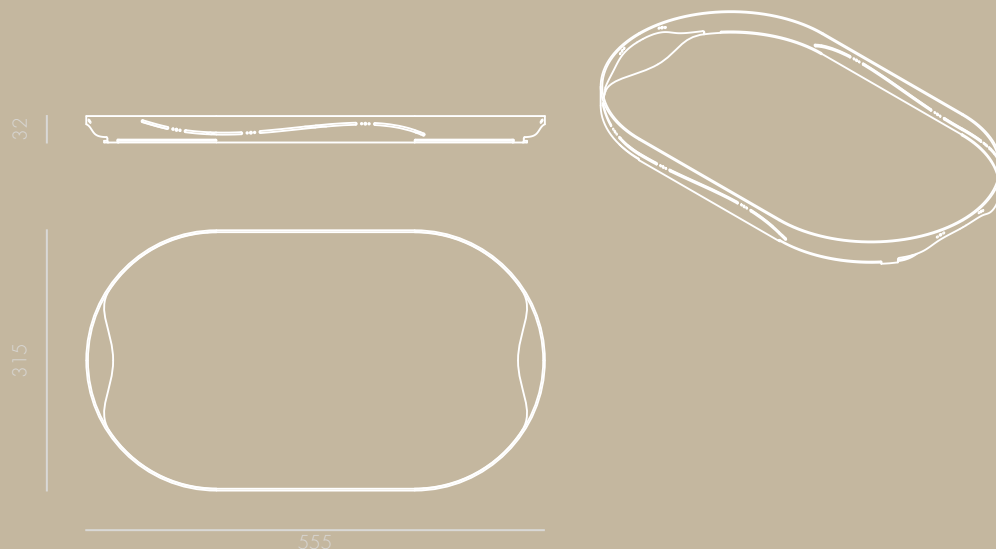

BANDEJA
TRAY
PLATEAU

VICTORIA
AO.VIC.S.

DIMENSÕES
GERAIS (MM)

GENERAL
DIMENSIONS (MM)

DIMENSIONS
GÉNÉRALES (MM)

PESO
GERAL (GR)

GENERAL
WEIGHT (GR)

(GR)

972 GR

COR

COLORS

COULEURS

SIGNAL RED

AO.VIC.S.1SRM1A2AA

RAL 3001
MATE LISO

BRILLIANT BLUE